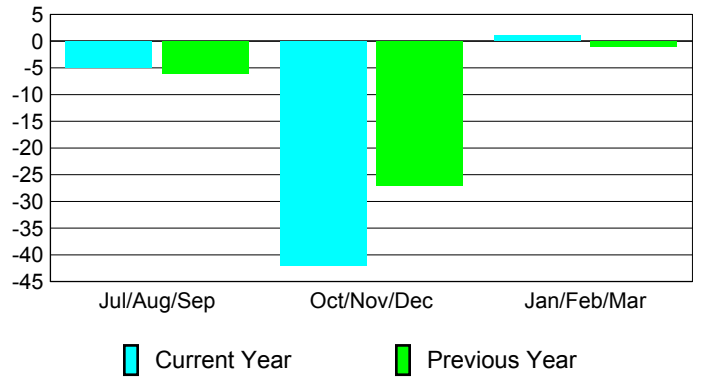

**Membership Results
2008-2009**

**Membership
2007-2008**

Month	Net Memb Goal	Actual New Memb	Actual Dropped Memb	Gain/Loss of Memb	Gain/Loss of Memb
Jul/Aug/Sep	0	53	-58	-5	-6
Oct/Nov/Dec	-20	12	-54	-42	-27
Jan/Feb/Mar	50	55	-54	1	-1
Totals	30	120	-166	-46	-34

Membership Results 2008-2009

Goal, New, Dropped, Gain/Loss

Comparison of Membership Gain/Loss

Current Year Compared to the Previous Year

Gender Comparison 2008-2009