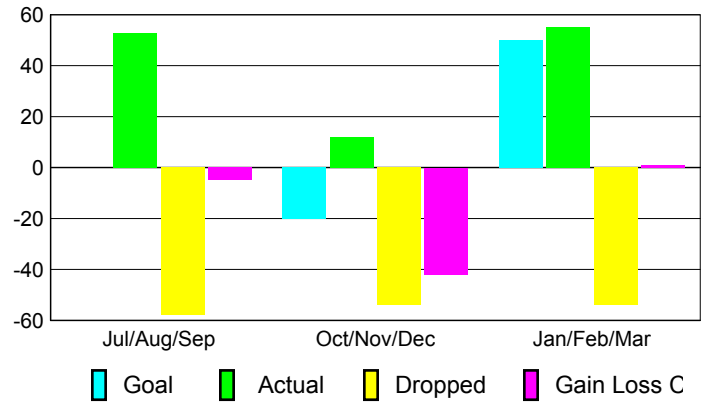

Membership Results 2008-2009

Goal, New, Dropped, Gain/Loss